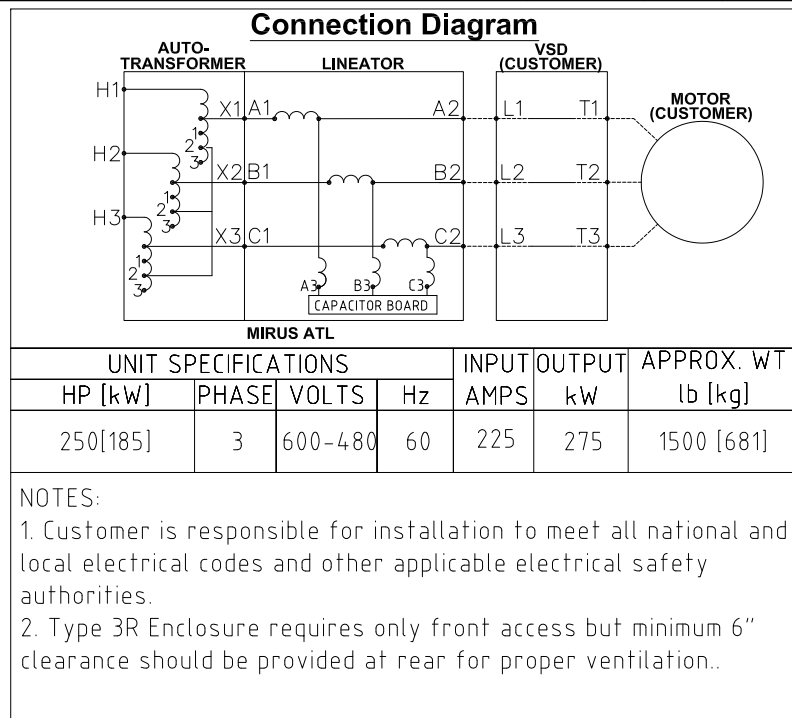

Rev. No.	Revision Note	Date	By	Checked
A2	UPDATED CAPACITORS	27-NOV-14	CG	AH
A3	REVISED DESIGN	18-JAN-2019	CG	BDK