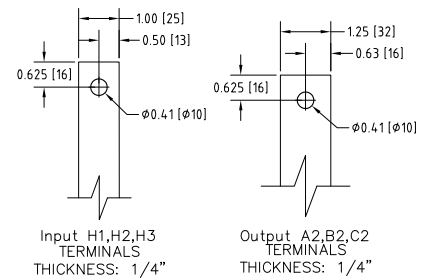

Rev. No.	Revision Note	Date	By	Checked
A2	UPDATED CAPACITORS	27-NOV-14	CG	AH
A3	REVISED DESIGN	18-JAN-2019	CG	BDK