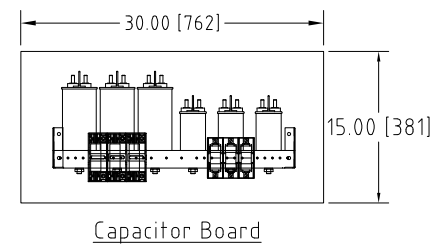

Rev. No.	Revision Note	Date	By	Checked
A2	UPDATED CAPACITORS	27-NOV-14	CG	AH
A3	REVISED DESIGN	18-JAN-2019	CG	BDK